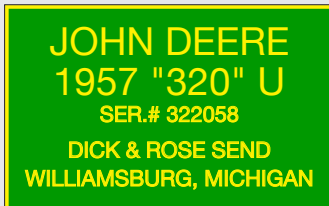

### Logos for Large Display Signs

Two-Cylinder Club Engraved

IH Engraved

Case Engraved

A-C Diamond Vinyl decal

Oliver Vinyl decal

Minneapolis-Moline Vinyl decal

### Medium Display Signs

Engraved in durable plastic stock. Specify colors from color chart. Up to 5 lines of text. Signs are 6"H x 9.75"W. *Logos not available.* Order magnets separately.

#MDS Medium Display Sign ..... \$46.00 each  
Magnets for one medium sign—three 6" strips  
#MT6 ..... \$6.00 per set

### Small Display Signs

These low-cost signs fit perfectly on the tractor frame. Buy one for each side. Specify colors from color chart. Up to 4 lines of text. Signs are 4.75"H x 9.75"W. *Logos not available.* Order magnets separately.