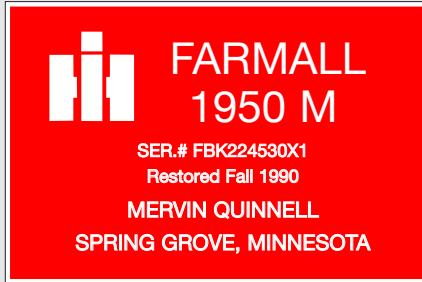

## Large Display Signs With or Without Logo

These signs are perfect for showing off your quality restoration. Specify colors from color chart. Up to 7 lines of text. Signs are 8"H x 12"W. Order magnets separately.